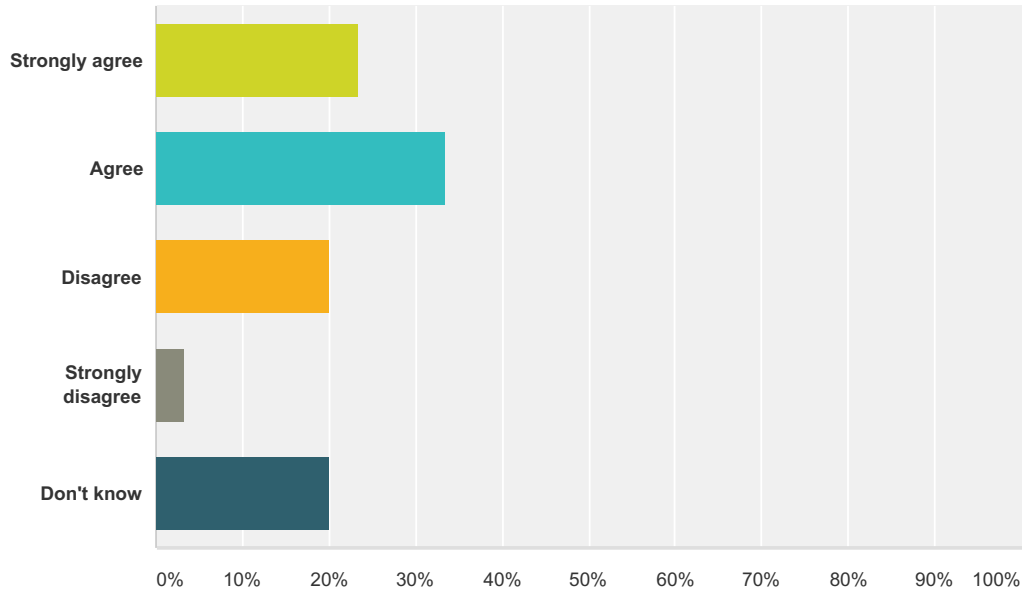

**Q22 I understand the role of the governors
(Please select one)**

Answered: 30 Skipped: 0

Answer Choices	Responses
Strongly agree	23.33% 7
Agree	33.33% 10
Disagree	20.00% 6
Strongly disagree	3.33% 1
Don't know	20.00% 6
Total	30