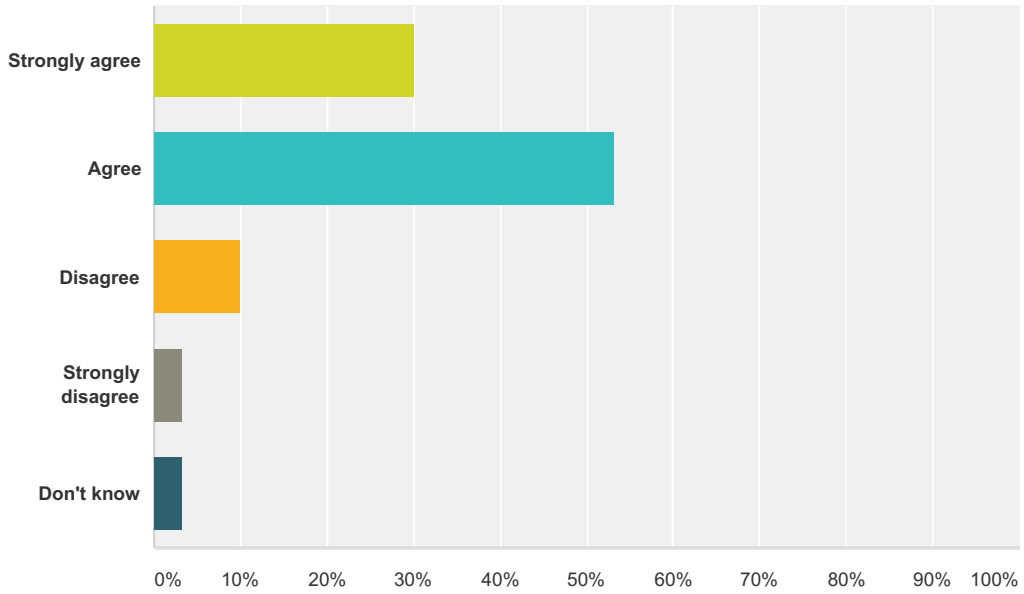

Q14 The school helps me to support my child's learning (Please select one)

Answered: 30 Skipped: 0

Answer Choices	Responses
Strongly agree	30.00% 9
Agree	53.33% 16
Disagree	10.00% 3
Strongly disagree	3.33% 1
Don't know	3.33% 1
Total	30