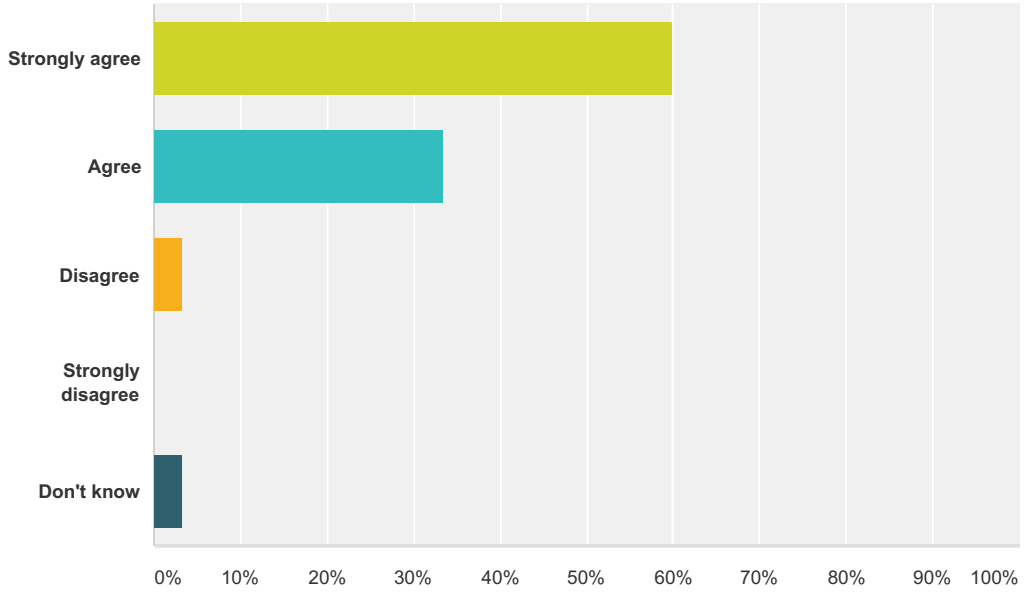

Q23 In my opinion Awbridge is a successful school (Please select one)

Answered: 30 Skipped: 0

Answer Choices	Responses	
Strongly agree	60.00%	18
Agree	33.33%	10
Disagree	3.33%	1
Strongly disagree	0.00%	0
Don't know	3.33%	1
Total		30