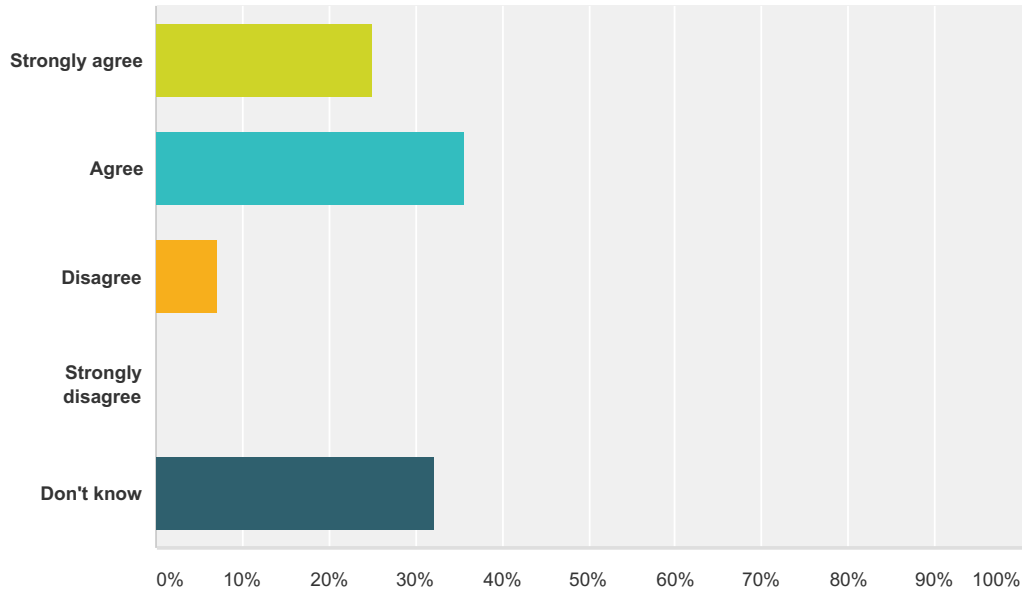

Q13 Staff give good quality feedback to my child(Please select one)

Answered: 28 Skipped: 2

Answer Choices	Responses
Strongly agree	25.00% 7
Agree	35.71% 10
Disagree	7.14% 2
Strongly disagree	0.00% 0
Don't know	32.14% 9
Total	28